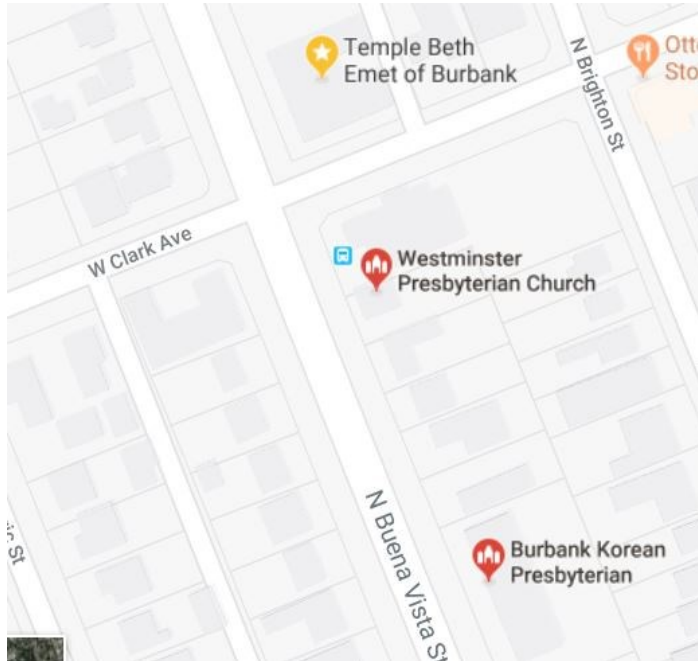

# TEMPLE BETH EMET—HIGH HOLIDAYS 2018/5779

## Parking Information

**PLEASE NOTE:** There are street-sweeping parking restrictions on one side of streets east of Buena Vista Street for Rosh Hashanah morning, and one side of the streets west of Buena Vista Street for Yom Kippur morning. Some streets also have time-limited parking. Please read the parking signs carefully!